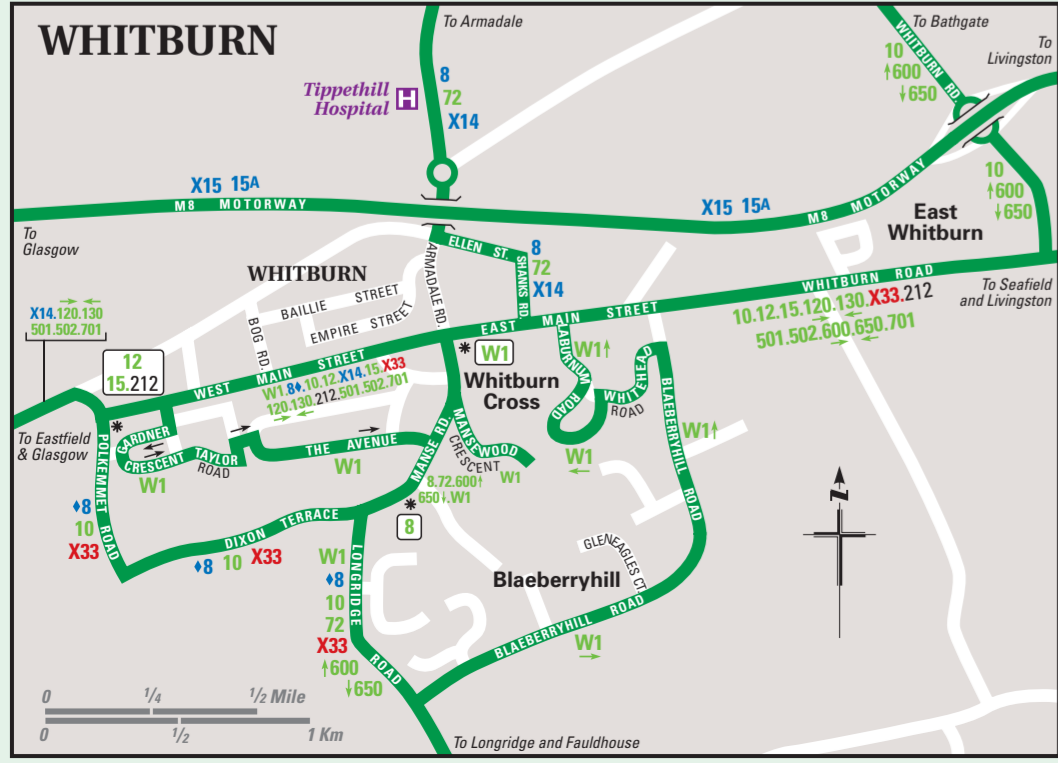

Service No.	Route Details	Frequency in Minutes				Operator
		Monday-Friday daytime	Saturday daytime	Sunday daytime/eves	Monday-Saturday Evenings	
A1	Drove Road - Armadale - Lower Bathville	30	-	-	-	H
B1	Broxburn Town Service	30	30	-	-	F/H
G1	Roman Camp/Drumshoreland area - Broxburn or Uphall Station	Carlink	Carlink	Carlink	Carlink	G
L1	Linlithgow - Springfield - Listloaning (circular)	30	30	-	-	F
W1	Whitburn Wanderer Town Service	30	30	-	-	H
X1	Blackridge - Armadale - Bathgate - Edinburgh	Occasional service	-	-	-	F
T2	Gowanbank area - Linlithgow or Bathgate	Carlink	Carlink	Carlink	Carlink	A
T3	Beecraigs area - Linlithgow Cross or Station	Carlink	Carlink	Carlink	Carlink	A
T4	Harburn/Westwood Cottages/Crosswoodhill/Cobbinshaw area - West Calder	Carlink	Carlink	Carlink	Carlink	A
4/4A	Bathgate - Limefield Estate	20	20	See service 416	See service 450	F
G5	Newton/Woodend - Linlithgow or Winchburgh	Carlink	Carlink	Carlink	Carlink	G
T6	Breich - West Calder	Carlink	Carlink	Carlink	Carlink	A
6	Fauldhouse - West Calder - Livingston - St. John's Hospital - Broxburn	30	30	-	-	F
6A	Fauldhouse - West Calder - Livingston - St. John's Hospital - Deans	-	-	60	-	F
17	Armadale - Blackridge	-	-	Carlink (eve)	-	A
8	Livingston - St. John's Hospital - Blackburn - Bathgate - Armadale - Whitburn - Fauldhouse	2 per hour	2 per hour	30/60	60	F
8A	Craigshill - Livingston - St. John's Hospital - Blackburn - Bathgate - Armadale	60	60	-	60	F
9	Livingston - St. John's Hospital - Bathgate - Armadale - Falkirk	60	60	60	60 (Bathgate-Falkirk)	F
10/10A/X10	Fauldhouse - Whitburn - Bathgate - Dechmont - Broxburn - Edinburgh	30	30	-	60 (Broxburn-Bathgate)	F
12/X12	Whitburn - Blackburn - Livingston - Craigshill - Deer Park - Broxburn - Edinburgh	30	30	See service 212	30 (Livingston - Whitburn MF only)	F
X14	Bathgate - Armadale - Whitburn - Glasgow	120	120	120	-	F
15	Falside - Bathgate - Blackburn - Whitburn	60	-	-	-	SD
15A	Livingston - Craigshill - Glasgow via M8 motorway	120	120	120	-	F
X15	Livingston - Glasgow via M8 motorway	Occasional service	Occasional service	Occasional service	-	F
16/X16	Bathgate - Livingston - Craigshill - Broxburn - Edinburgh	60	60	See service 212	See service 216	F
X23	Deans - Craigshill - Edinburgh	Occasional service	-	-	-	F
X24	Deans - Knightsbridge - Edinburgh	Occasional service	-	-	-	F
X26	Fauldhouse - West Calder - Dedridge - Edinburgh	Occasional service	-	-	-	F
27/X27	Bathgate - Deans South - St. John's Hospital - Livingston - Wilkieston - Edinburgh	30	30	60	60	F
28/X28	Bathgate - Deans North - St. John's Hospital - Livingston - Kirknewton - Edinburgh	30	30	60	60	F
X32	Deans - Dedridge - Wilkieston - Edinburgh	Occasional service	-	-	-	F
X33	Fauldhouse - Whitburn - Blackburn - Edinburgh	Occasional service	-	-	-	F
38/X38	Stirling - Falkirk - Linlithgow - Winchburgh - Edinburgh	30 (15 mins L'gow-Edin only)	30	30	60	F
42	Linlithgow - Maddiston - Reddingmuirhead - Falkirk	60	60	-	-	F
43/X43	Linlithgow/Bo'ness - South Queensferry - Edinburgh	Occasional service	-	-	-	F
45	Linlithgow - Gauze Road - Bo'ness - Castlehill - Linlithgow	60	60	-	-	F
46	Linlithgow - Castlehill - Bo'ness - Gauze Road - Linlithgow	60	60	-	-	F
49	Linlithgow - Blackness - Bo'ness	120	120	-	-	F
X51	Livingston - Kirkliston - South Queensferry - Dunfermline	-	120	120	-	ST
71	Livingston - West Calder - Fauldhouse - Shotts	60	60	-	-	BB
72	Bathgate - Whitburn - Fauldhouse	60	60	-	-	BB
77	Livingston - West Calder - Lanark - Carstairs - Carnwarth	120	120	-	-	BB
109	Longstone - Deans - Ratho - Longstone	3 EM journeys	3 EM journeys	-	-	LB
120	Harthill - Whitburn - Blackburn - Bathgate - Armadale - Blackridge - Harthill	60	-	-	-	PT
130	Harthill - Blackridge - Armadale - Bathgate - Blackburn - Whitburn - Harthill	60	-	-	-	PT
150	Harthill - Blackridge - Armadale - Bathgate	60	60	-	-	SD
206	Kirkton Campus - St. John's Hospital - Livingston - West Calder - Loganlea - Fauldhouse	-	-	60 (eve)	60	F
208	Livingston - St. John's Hospital - Blackburn - Bathgate - Armadale - Whitburn - Fauldhouse	-	-	60 (eve)	60	F
212	Whitburn - Blackburn - Livingston - Craigshill - Pumpherstor - Broxburn - Edinburgh	-	-	30/60	-	F
216	Bathgate - Livingston - Craigshill - Pumpherstor - Broxburn - Edinburgh	Occasional service	Occasional service	-	30	F
400/401	St. John's Hospital - Livingston - Hermiston P&R - Gilmerton - Royal Infirmary of Edinburgh	60	60	60	60	H
402	Bathgate - Wester Inch	60	60	-	-	F
403	Bathgate - Belvedere - Easton - Glenmavis - Bathgate	30	30	-	-	PW/FH
404/405/406	Livingston - Murieston - Livingston South - Livingston	30	30	-	30	PW
407	Bathgate - Blackburn - Loganlea	2 EM journeys	60	60	60	SD
408	Livingston - Kirkton Campus	3 EM journeys	-	-	-	H
409/410	Livingston - Craigshill - Deans - Kirkton Campus - Livingston	Occasional service	-	-	Occasional service	F
416	Blackridge - Armadale - Bathgate - Limefield Estate	-	-	60	-	F
417	Bathgate - Dechmont - Broxburn	-	-	60	-	F