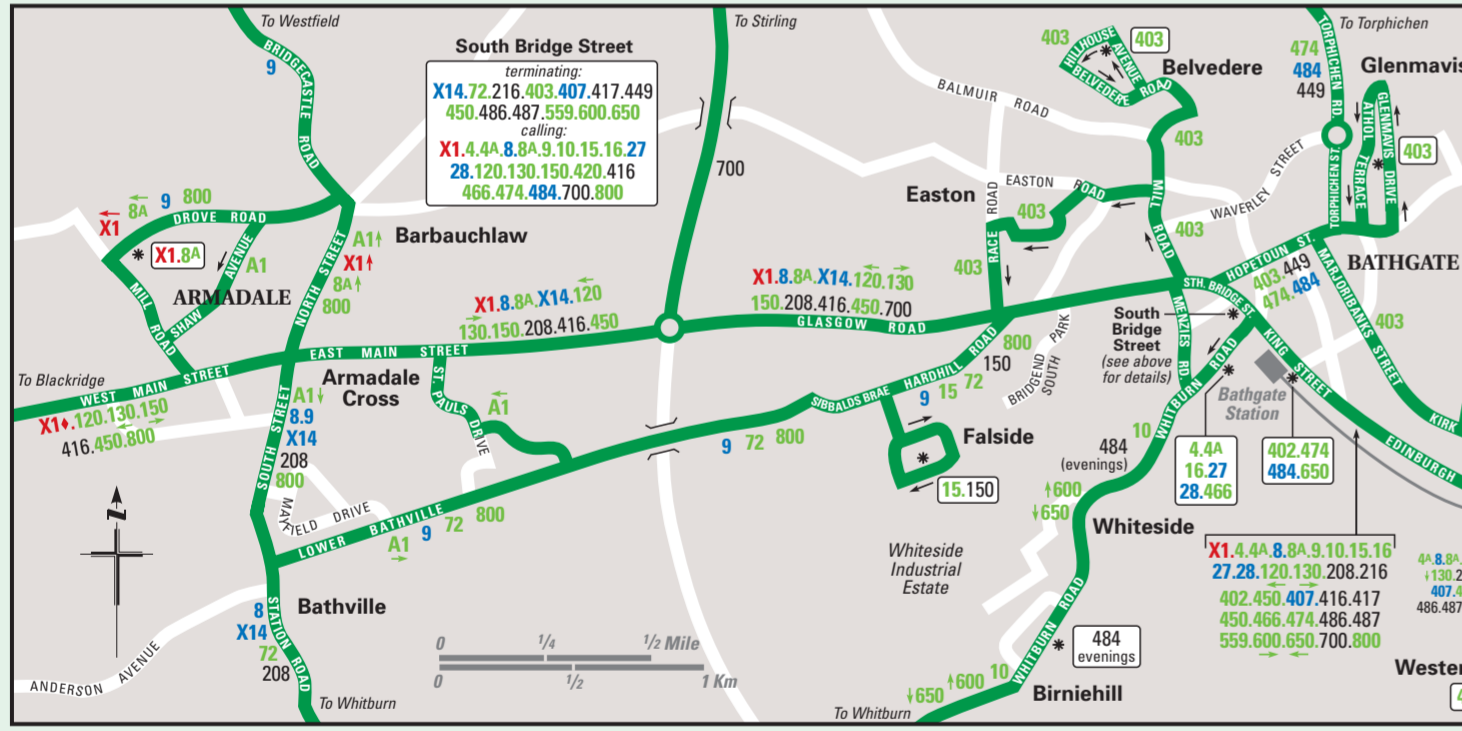

### WEST LOTHIAN PUBLIC TRANSPORT

This publication is produced by the West Lothian Council Public Transport team, and includes all bus and rail services operating throughout West Lothian.

- or from West Lothian Council Information at
- Armadale - 1/3 East Main Street.**
- Bathgate - Lindsay House, South Bridge Street.**
- Blackburn - The Mill Centre.**
- Broxburn - Strathbrock Centre.**
- Carmondean - Ability Centre, Carmondean**
- Fauldhouse - 10 Main Street Fauldhouse**
- Linlithgow - County Buildings Linlithgow.**
- Whitburn - 5 East Main Street.**
- West Calder - 3 East End**
- West Lothian Connected - Almondvale Centre Livingston**
- Tel. (01506) 775000**

or from operators providing services in West Lothian (Please see below for addresses)

#### KEY

- Bus served roads
- X33** Monday to Friday express services between West Lothian and Edinburgh
- 27** Services operating daily
- 424** Services operating 5/6 days a week
- 212** Services operating occasionally or on Sundays only
- Occasional** Occasional journeys
- 501** Bus terminus
- ↑↑↑** Services operate in direction of arrow only
- Railway line and station
- Museum** Places of interest

# PUBLIC TRANSPORT TRAVEL MAP