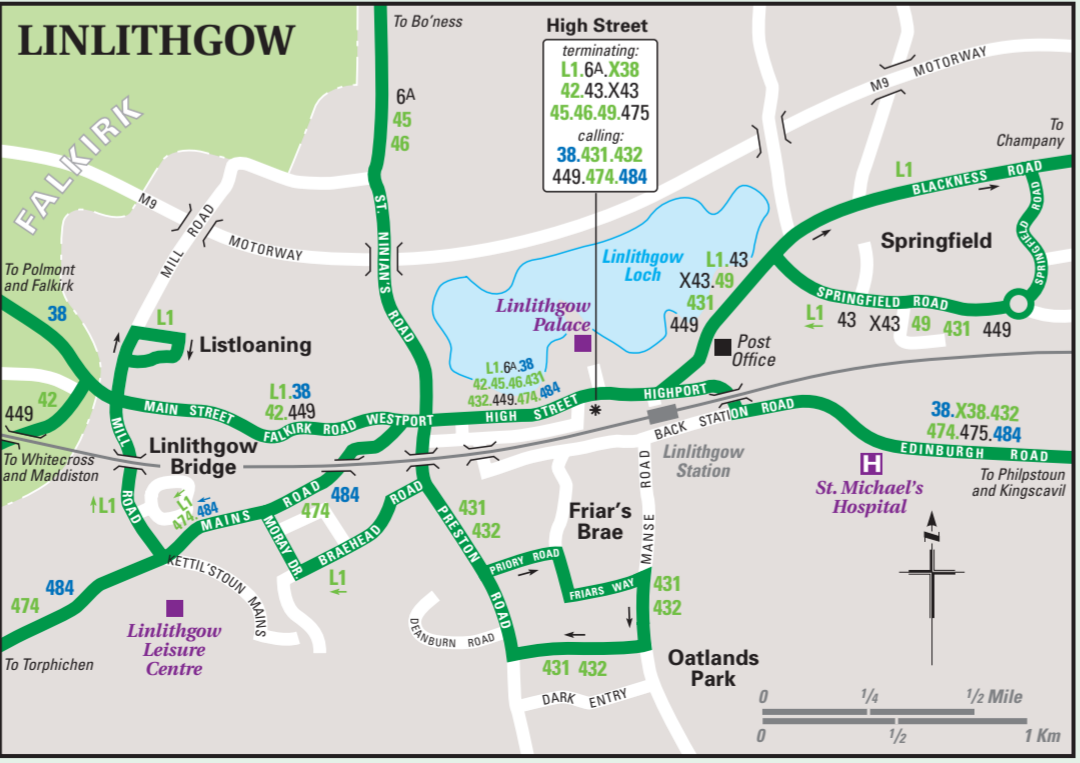

Service No.	Route Details	Frequency in Minutes				Operator
		Monday-Friday daytime	Saturday daytime	Sunday daytime/eves	Monday-Saturday Evenings	
A1	Drove Road - Armadale - Lower Bathville	30	-	-	-	H
B1	Broxburn Town Service	30	30	-	-	F/H
G1	Roman Camp/Drumshoreland area - Broxburn or Uphall Station	Carlink	Carlink	Carlink	Carlink	G
L1	Linlithgow - Springfield - Listloaning (circular)	30	30	-	-	F
W1	Whitburn Wanderer Town Service	30	30	-	-	H
X1	Blackridge - Armadale - Bathgate - Edinburgh	Occasional service	-	-	-	F
T2	Gowanbank area - Linlithgow or Bathgate	Carlink	Carlink	Carlink	Carlink	A
T3	Beecraigs area - Linlithgow Cross or Station	Carlink	Carlink	Carlink	Carlink	A
T4	Harburn/Westwood Cottages/Crosswoodhill/Cobbinshaw area - West Calder	Carlink	Carlink	Carlink	Carlink	A
4/4A	Bathgate - Limefield Estate	20	20	See service 416	See service 450	F
G5	Newton/Woodend - Linlithgow or Winchburgh	Carlink	Carlink	Carlink	Carlink	G
T6	Breich - West Calder	Carlink	Carlink	Carlink	Carlink	A
6	Fauldhouse - West Calder - Livingston - St. John's Hospital - Broxburn	30	30	-	-	F
6A	Fauldhouse - West Calder - Livingston - St. John's Hospital - Deans	-	-	60	-	F
17	Armadale - Blackridge	-	-	Carlink (eve)	-	A
8	Livingston - St. John's Hospital - Blackburn - Bathgate - Armadale - Whitburn - Fauldhouse	2 per hour	2 per hour	30/60	60	F
8A	Craigshill - Livingston - St. John's Hospital - Blackburn - Bathgate - Armadale	60	60	-	60	F
9	Livingston - St. John's Hospital - Bathgate - Armadale - Falkirk	60	60	60	60 (Bathgate-Falkirk)	F
10/10A/X10	Fauldhouse - Whitburn - Bathgate - Dechmont - Broxburn - Edinburgh	30	30	-	60 (Broxburn-Bathgate)	F
12/X12	Whitburn - Blackburn - Livingston - Craigshill - Deer Park - Broxburn - Edinburgh	30	30	See service 212	30 (Livingston - Whitburn MF only)	F
X14	Bathgate - Armadale - Whitburn - Glasgow	120	120	120	-	F
15	Falside - Bathgate - Blackburn - Whitburn	60	-	-	-	SD
15A	Livingston - Craigshill - Glasgow via M8 motorway	120	120	120	-	F
X15	Livingston - Glasgow via M8 motorway	Occasional service	Occasional service	Occasional service	-	F
16/X16	Bathgate - Livingston - Craigshill - Broxburn - Edinburgh	60	60	See service 212	See service 216	F
X23	Deans - Craigshill - Edinburgh	Occasional service	-	-	-	F
X24	Deans - Knightsbridge - Edinburgh	Occasional service	-	-	-	F
X26	Fauldhouse - West Calder - Dedridge - Edinburgh	Occasional service	-	-	-	F
27/X27	Bathgate - Deans South - St. John's Hospital - Livingston - Wilkieston - Edinburgh	30	30	60	60	F
28/X28	Bathgate - Deans North - St. John's Hospital - Livingston - Kirknewton - Edinburgh	30	30	60	60	F
X32	Deans - Dedridge - Wilkieston - Edinburgh	Occasional service	-	-	-	F
X33	Fauldhouse - Whitburn - Blackburn - Edinburgh	Occasional service	-	-	-	F
38/X38	Stirling - Falkirk - Linlithgow - Winchburgh - Edinburgh	30 (15 mins L'gow-Edin only)	30	30	60	F
42	Linlithgow - Maddiston - Reddingmuirhead - Falkirk	60	60	-	-	F
43/X43	Linlithgow/Bo'ness - South Queensferry - Edinburgh	Occasional service	-	-	-	F
45	Linlithgow - Gauze Road - Bo'ness - Castlehill - Linlithgow	60	60	-	-	F
46	Linlithgow - Castlehill - Bo'ness - Gauze Road - Linlithgow	60	60	-	-	F
49	Linlithgow - Blackness - Bo'ness	120	120	-	-	F
X51	Livingston - Kirkliston - South Queensferry - Dunfermline	-	120	120	-	ST
71	Livingston - West Calder - Fauldhouse - Shotts	60	60	-	-	BB
72	Bathgate - Whitburn - Fauldhouse	60	60	-	-	BB
77	Livingston - West Calder - Lanark - Carstairs - Carnwarth	120	120	-	-	BB
109	Longstone - Deans - Ratho - Longstone	3 EM journeys	3 EM journeys	-	-	LB
120	Harthill - Whitburn - Blackburn - Bathgate - Armadale - Blackridge - Harthill	60	-	-	-	PT
130	Harthill - Blackridge - Armadale - Bathgate - Blackburn - Whitburn - Harthill	60	-	-	-	PT
150	Harthill - Blackridge - Armadale - Bathgate	60	60	-	-	SD
206	Kirkton Campus - St. John's Hospital - Livingston - West Calder - Loganlea - Fauldhouse	-	-	60 (eve)	60	F
208	Livingston - St. John's Hospital - Blackburn - Bathgate - Armadale - Whitburn - Fauldhouse	-	-	60 (eve)	60	F
212	Whitburn - Blackburn - Livingston - Craigshill - Pumpherstor - Broxburn - Edinburgh	-	-	30/60	-	F
216	Bathgate - Livingston - Craigshill - Pumpherstor - Broxburn - Edinburgh	Occasional service	Occasional service	-	30	F
400/401	St. John's Hospital - Livingston - Hermiston P&R - Gilmerton - Royal Infirmary of Edinburgh	60	60	60	60	H
402	Bathgate - Wester Inch	60	60	-	-	F
403	Bathgate - Belvedere - Easton - Glenmavis - Bathgate	30	30	-	-	PW/FH
404/405/406	Livingston - Murieston - Livingston South - Livingston	30	30	-	30	PW
407	Bathgate - Blackburn - Loganlea	2 EM journeys	60	60	60	SD
408	Livingston - Kirkton Campus	3 EM journeys	-	-	-	H
409/410	Livingston - Craigshill - Deans - Kirkton Campus - Livingston	Occasional service	-	-	Occasional service	F
416	Blackridge - Armadale - Bathgate - Limefield Estate	-	-	60	-	F
417	Bathgate - Dechmont - Broxburn	-	-	60	-	F